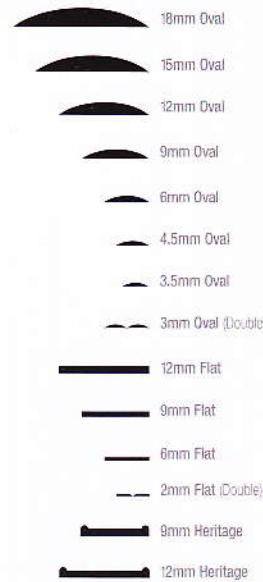

Regalead is the UK's leading manufacturer of self adhesive lead profile, producing in excess 30 million metres per year - a product that gives so many creative options for doors, windows, cabinets and craft applications.

The wide selection of profiles available have a high performance acrylic, pressure sensitive adhesive which makes them suitable for permanent application to both interior and exterior glass surfaces. They can be used for single and double glazed units.

But what makes RegaLead such an attractive product to use is the range of finishes and sizes available - 13 colours options as shown below and sizes from 2mm to 18mm wide.

- **2mm and 3mm** leads are supplied 'kiss cut' in easy to split double strands. These are commonly used for fine detailed applications.
- **3.5mm and 4.5mm** are popular widths for use with Stained Glass Art Film and for detailed work.
- **6mm** is the perfect width for leading around bevels.
- **9mm and 12mm** are used mainly for straight line leading styles or as a border.
- **15mm and 18mm** are popular for creating rectangular lead styles on larger areas or for backing-up of face-fixed Georgian/muntin bars.

Lead Profiles

		2mm Flat 30m (15x2)	3mm Oval 50m (25x2)	3.5mm Oval 25m	4.5mm Oval 50m[†]	6mm Oval 50m[†]	6mm Flat 50m	9mm Oval 50m[†]	9mm Flat 50m	9mm Heritage 50m	12mm Oval 45m[*]	12mm Flat 50m	12mm Heritage 40m	15mm Oval 50m	18mm Oval 50m
	Natural	■	■	■	■	■	■	■	■	■	■	■	■	■	■
Electrophoretic Coated															
	Brass	■	■	■	■	■	■	■	■		■				
	Satin Brass		■	■	■	■		■							
	Antique	■	■	■	■	■	■	■	■	■	■	■	■	■	■
	Satin Antique				■	■		■							
	Ebony		■		■	■		■							
	Platinum	■	■	■	■	■	■	■	■		■			■	■
Powder Coated Interior applications only															
	White			■	■	■		■			■			■	■
	Titanium			■	■	■		■							
	Chrome			■	■	■		■							
	Gold			■	■	■		■							
	Antique Iron			■	■	■		■			■				
	Antique Copper			■	■	■		■							
	Box Quantities	10	8	10	7	6	6	5	5	5	4	4	4	2	2